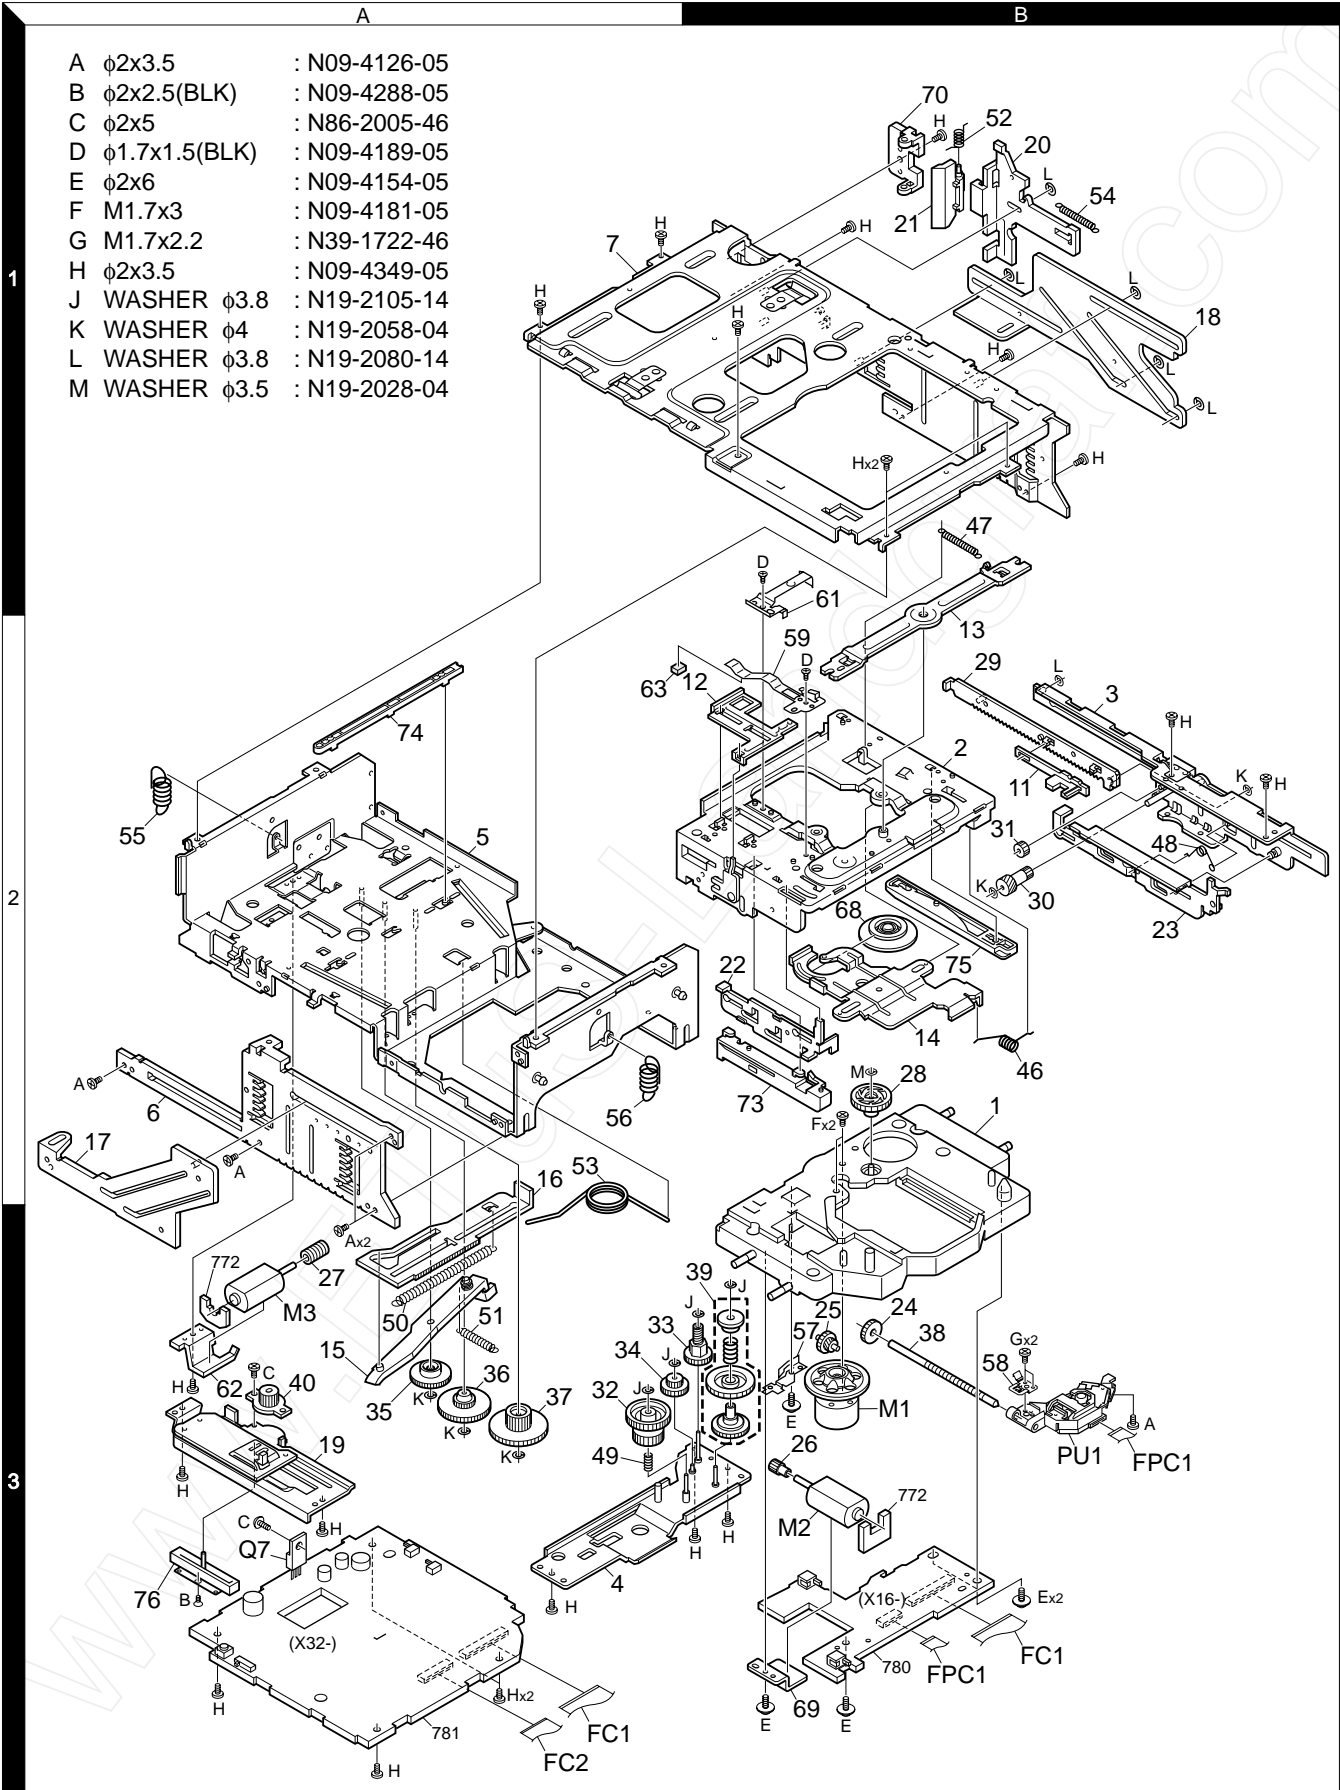

KDC-CX89/CMP59FM/C719MP/CPS89MP

EXPLODED VIEW (MECHANISM)

- | | | | |
|---|---------------|---|-------------|
| A | φ2x3.5 | : | N09-4126-05 |
| B | φ2x2.5(BLK) | : | N09-4288-05 |
| C | φ2x5 | : | N86-2005-46 |
| D | φ1.7x1.5(BLK) | : | N09-4189-05 |
| E | φ2x6 | : | N09-4154-05 |
| F | M1.7x3 | : | N09-4181-05 |
| G | M1.7x2.2 | : | N39-1722-46 |
| H | φ2x3.5 | : | N09-4349-05 |
| J | WASHER φ3.8 | : | N19-2105-14 |
| K | WASHER φ4 | : | N19-2058-04 |
| L | WASHER φ3.8 | : | N19-2080-14 |
| M | WASHER φ3.5 | : | N19-2028-04 |

Parts with the exploded numbers larger than 700 are not supplied.